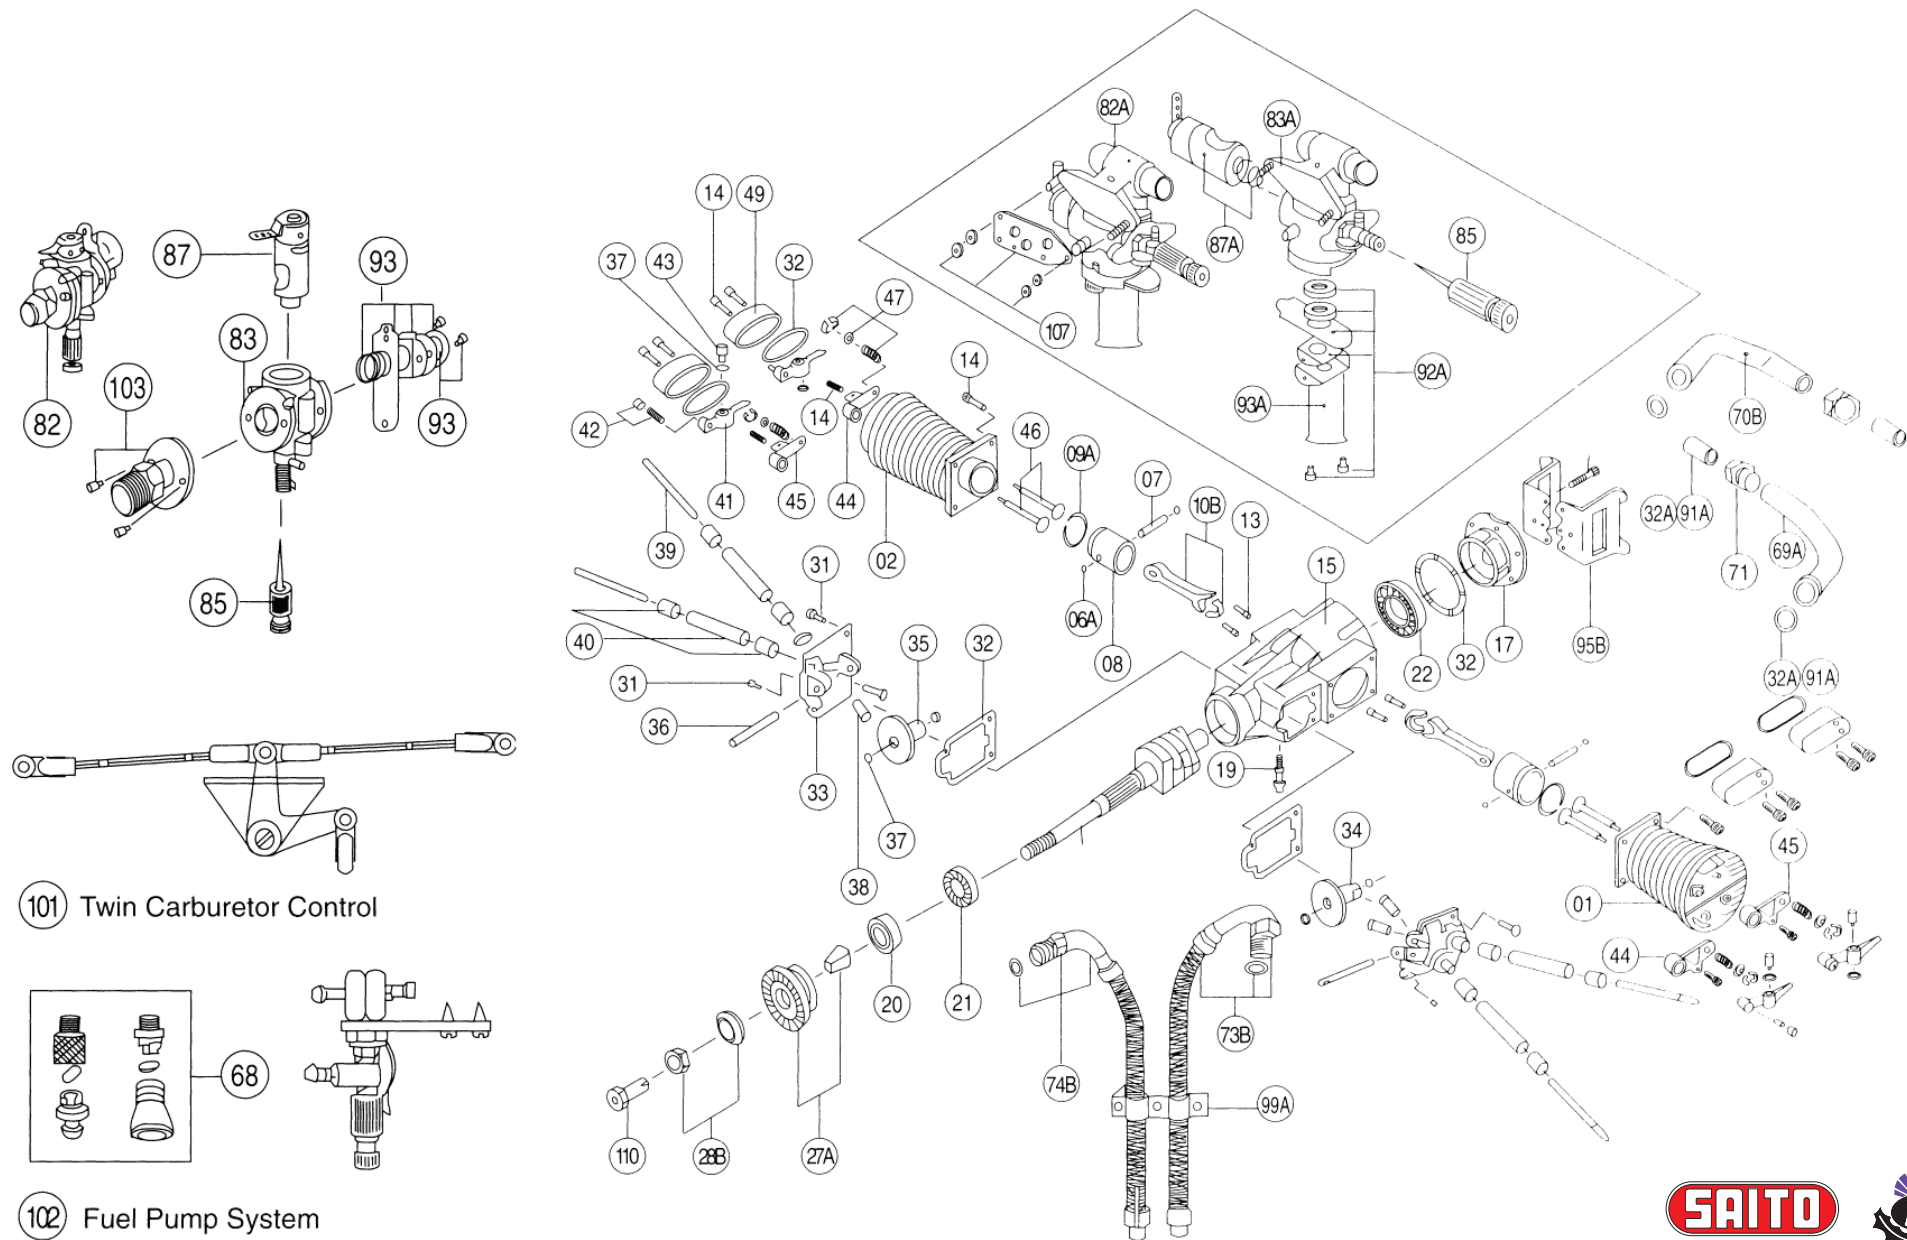

FA-300TTDP Exploded Diagram

101 Twin Carburetor Control

102 Fuel Pump System

Error & Omissions Excepted: Please note that whilst every effort is made to ensure the accuracy of the information contained within, errors may occur. MacGregor Industries Ltd can accept no responsibility for losses or damages caused.