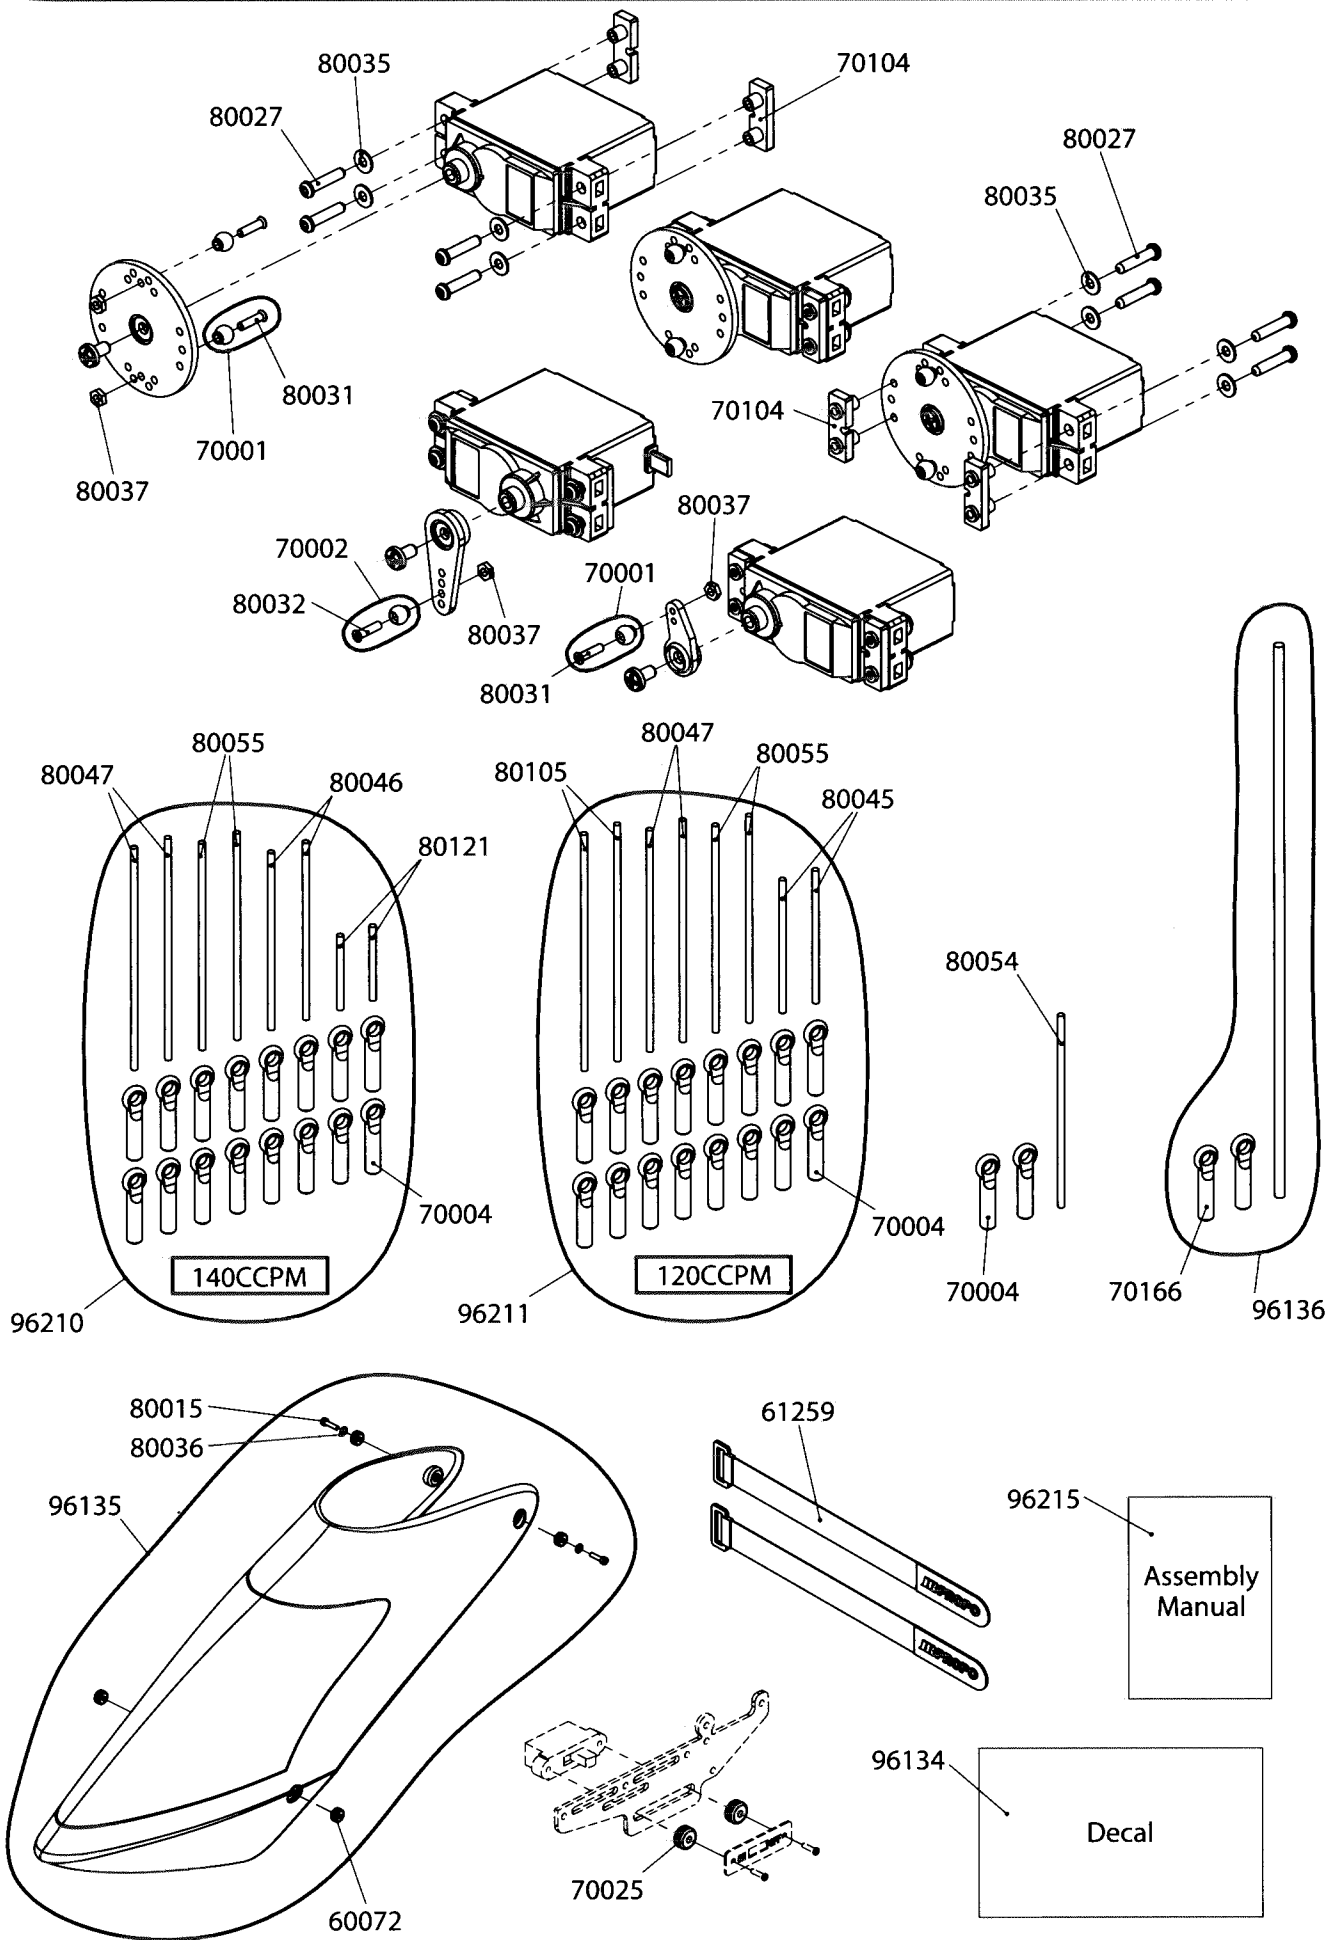

REPLACEMENT PARTS LISTING

| Item # | Description | Quantity |
|---------------|-------------------------------|-----------------|
| 80027 | SELF-TAPPING SCREWS, 2.6x12mm | 10 |
| 80035 | PLATE WASHERS, 2.6mm | 10 |
| 70104 | SERVO MOUNTING PLATE | 10 |
| 80031 | FLAT HEAD SCREWS, 2x8mm | 10 |
| 70001 | JOINT BALLS, 2x8mm SCREWS | 10 |
| 80037 | HEX NUTS, 2mm | 10 |
| 70002 | JOINT BALLS, 2x10mm SCREWS | 10 |
| 80032 | FLAT HEAD SCREWS, 2x10mm | 10 |
| 80047 | CONTROL ROD, 2.3x75mm | 2 |
| 80055 | CONTROL ROD, 2.3x70mm | 2 |
| 80105 | CONTROL ROD, 2.3X80mm | 2 |
| 80045 | CONTROL ROD, 2.3x45mm | 2 |
| 80121 | CONTROL ROD, 2.3x25mm | 2 |
| 80046 | CONTROL ROD, 2.3x60mm | 2 |
| 70004 | UNIVERSAL BALL LINK: ALL | 10 |
| 96211 | LINKAGE SET 120CCPM | 1 |
| 96210 | LINKAGE SET 140CCPM | 1 |
| 80054 | CONTROL ROD, 2.3x65mm | 2 |
| 70166 | UNIVERSAL LINK 3mm | 5 |
| 96136 | TAIL CONTROL ROD, L187 | 1 |
| 96215 | ASSEMBLY MANUAL VIBE 50 | 1 |
| 61259 | VELCRO STRAP L | 2 |
| 96134 | DECAL VIBE 50 | 1 |
| 70025 | SWITCH DAMPER RUBBER | 4 |
| 80015 | SOCKET HEAD BOLTS, 3x12mm | 10 |
| 80036 | PLATE WASHERS, 3mm | 10 |
| 96135 | FRP BODY SET VIBE 50 | 1 |
| 60072 | RUBBER GROMMET | 4 |