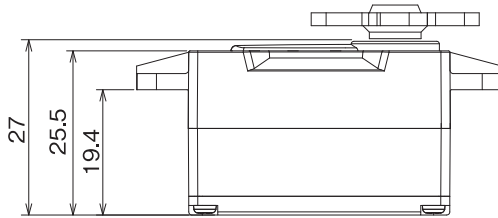

# DS9515 - Low Profile Digital Servo

 4.0

 0.12

 43

Gear Arrangement **1**

**Key:**

 Torque (kg.cm)  Speed (sec/60°)  Weight (g)

<b>Metal Gear</b> Check Sheet	 Plastic Gears	Gear Arrangement <b>1</b> 	Gear Arrangement <b>2</b> 	Gear Arrangement <b>3</b> 
	 Metal Gears  Plastic/Metal Gears	Gear Arrangement <b>4</b> 	Gear Arrangement <b>5</b> 	Gear Arrangement <b>6</b> 