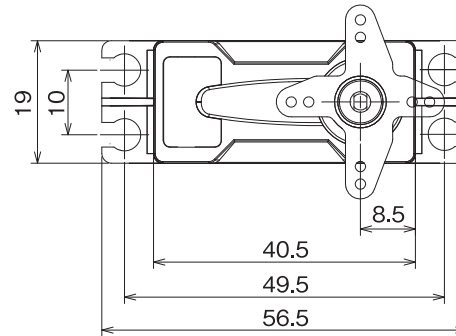

# DS9515 - Low Profile Digital Servo

 4.0

 0.12

 43

Gear Arrangement **1**

**Key:**

 Torque (kg.cm)  Speed (sec/60°)  Weight (g)

<b>Metal Gear</b> Check Sheet	 Plastic Gears	Gear Arrangement <b>1</b> 	Gear Arrangement <b>2</b> 	Gear Arrangement <b>3</b> 
	 Metal Gears  Plastic/Metal Gears	Gear Arrangement <b>4</b> 	Gear Arrangement <b>5</b> 	Gear Arrangement <b>6</b> 