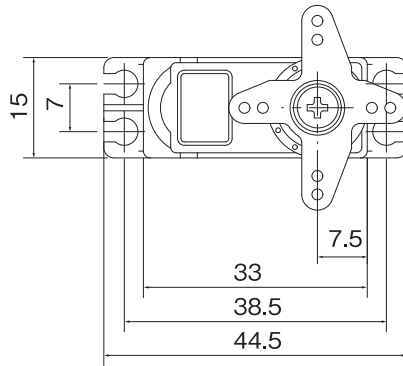

DS3500G - Digital Tail Servo

2.0 0.07 26

Key:

⚙️ Torque (kg.cm) ➡️ Speed (sec/60°) 📏 Weight (g)