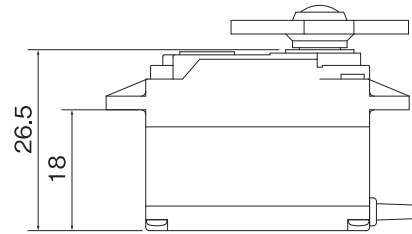

DS3500G - Digital Tail Servo

2.0 0.07 26

Key:

⚙️ Torque (kg.cm) ➡️ Speed (sec/60°) 📏 Weight (g)